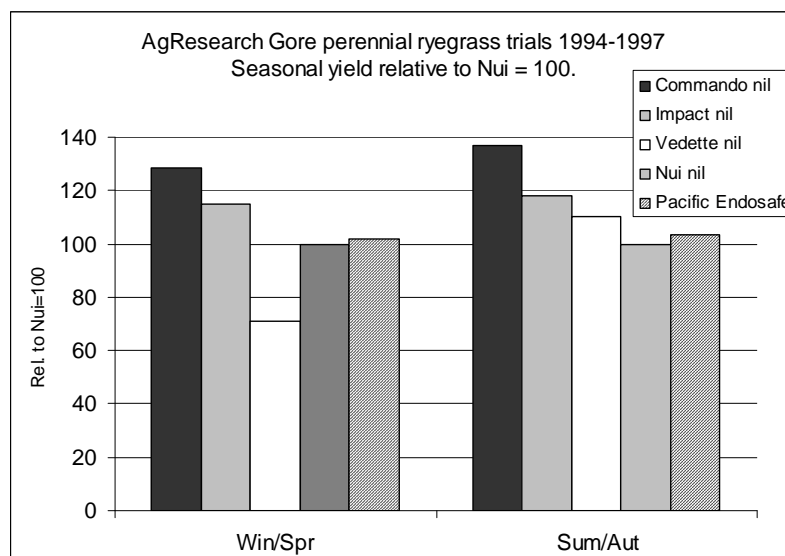

Agrinote

Pastures for Profit.®

Southland

Phone + 64 3 341 4580, Fax +64 3 341 4581, PO Box 3761, Christchurch,
Email: info@agricom.co.nz, www.agricom.co.nz