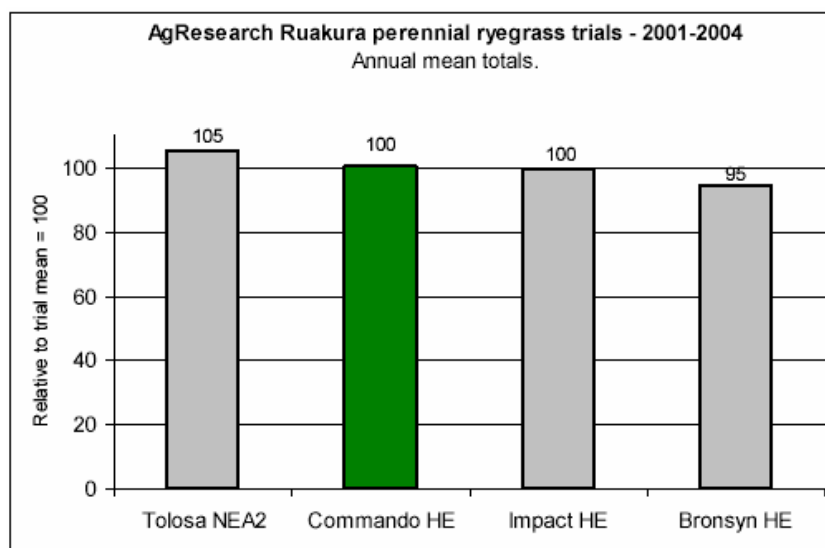

Agrinote

Pastures for Profit.®

Key Features

- ✓ Available with *AR37* novel endophyte
- ✓ A top yielding ryegrass
- ✓ Improved cool and warm season growth
- ✓ Bred from persistent plant types
- ✓ Excellent disease tolerance

Production Data

Commando has proven yield advantages in trial situations as well as in farmer evaluations.

Waikato

Phone + 64 3 341 4580, Fax +64 3 341 4581, PO Box 3761, Christchurch,
Email: info@agricom.co.nz, www.agricom.co.nz