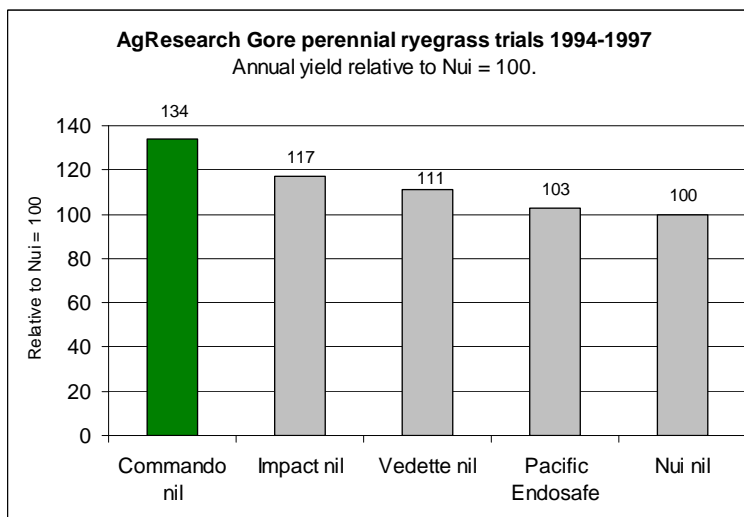

Southland

Phone + 64 3 341 4580, Fax +64 3 341 4581, PO Box 3761, Christchurch,
Email: info@agricom.co.nz, www.agricom.co.nz