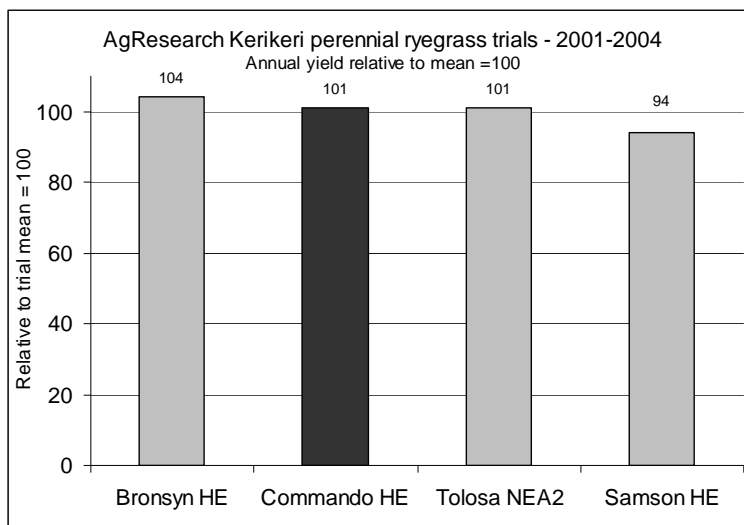

Agrinote

Pastures for Profit.®

Northland