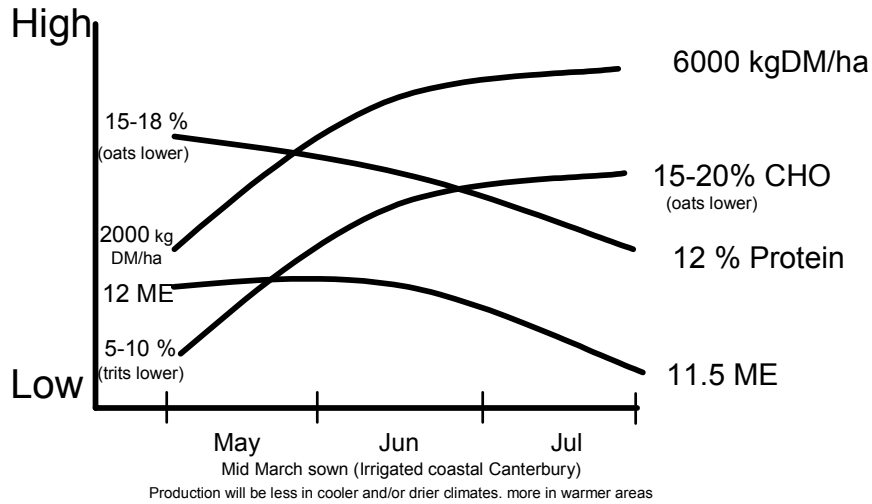

Autumn Cereal Forages

Autumn Cereal Forages - Typical yield and quality changes (not to scale)

This publication has been prepared in good faith by Agricom technical staff using sources that are believed to be reliable. However, Agricom does not give any warranty that all information contained is accurate or that all advice given in this publication will be appropriate for all circumstances. Agricom shall not be liable to anyone in respect of any damages suffered as a result of their reliance on this publication.
©Agricom, 2007